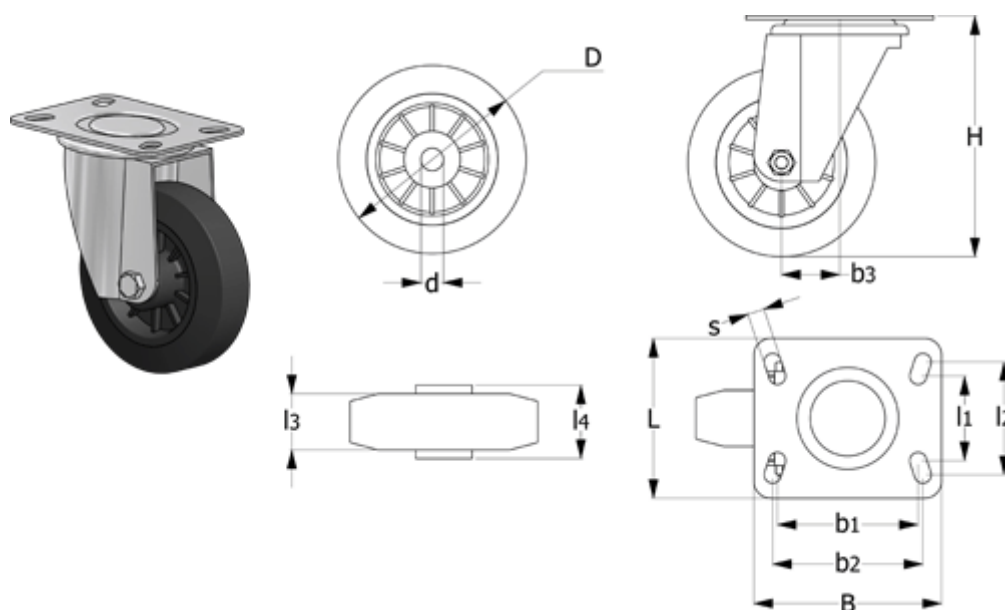

Data Sheet

Article number: 2314449568

Description: E+G rubber wheel 449568
RE.E2-180-SBL turning plate u/bremse

Measures

B	= 140	g	= 2400	s	= 11
b1	= 105	H	= 219	Type	= RE.E2-180-SBL
b2	= 105	L	= 114		
b3	= 56	l1	= 73		
Code	= 449568	l2	= 85		
D	= 180	l3	= 45		
d	= 20	l4	= 59		
Dynamic load (N)	= 1800	Rolling resistance (N)	= 1300		